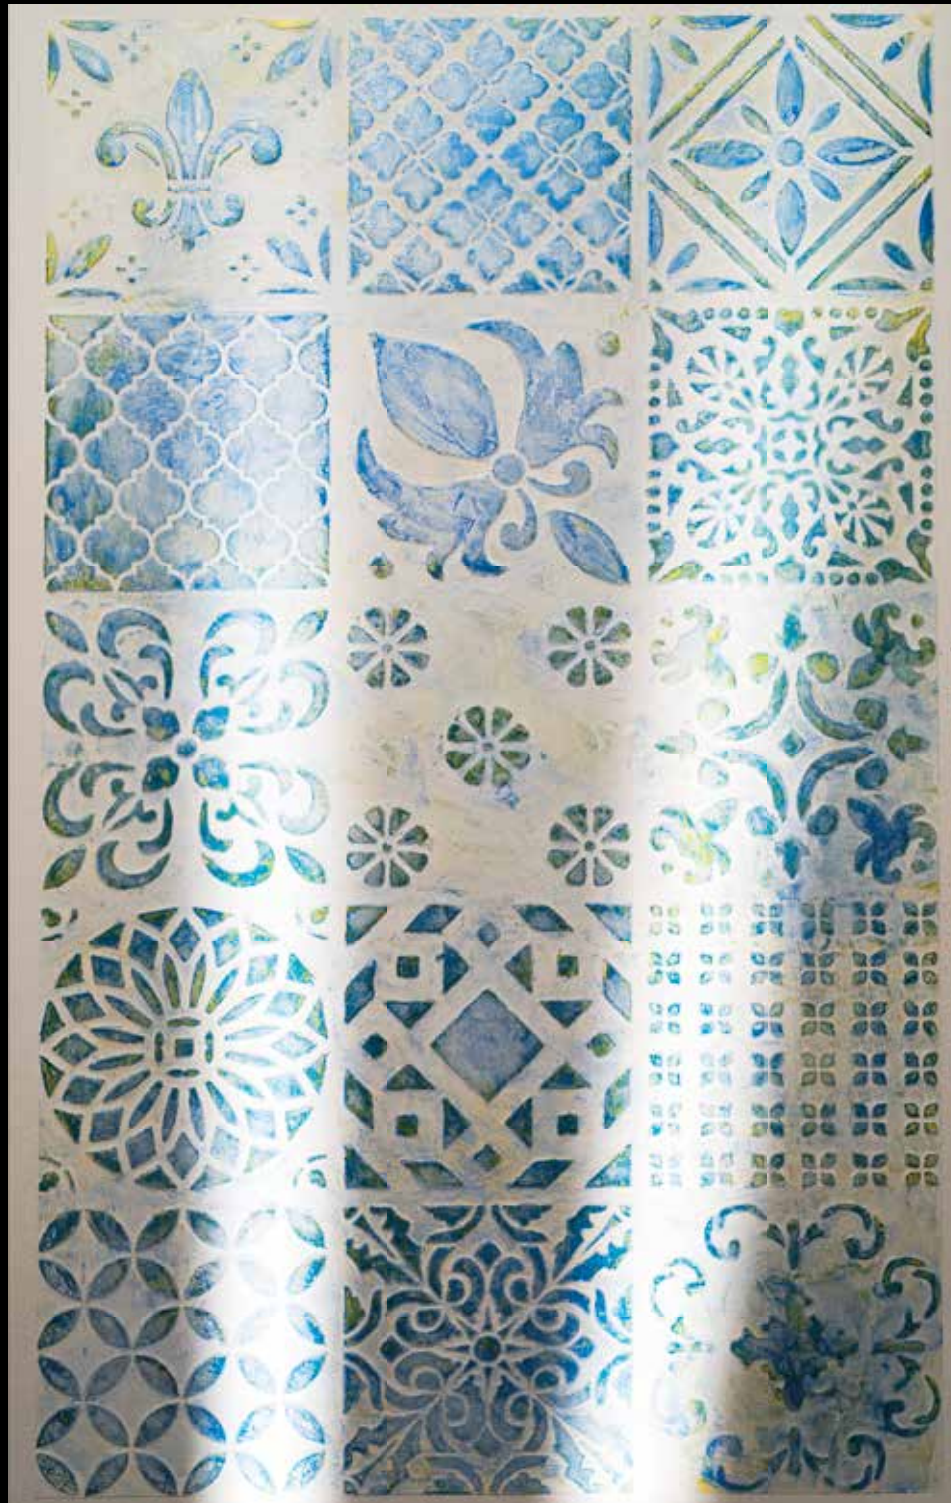

TAPESTRY

cm.60X90 inch.24X35